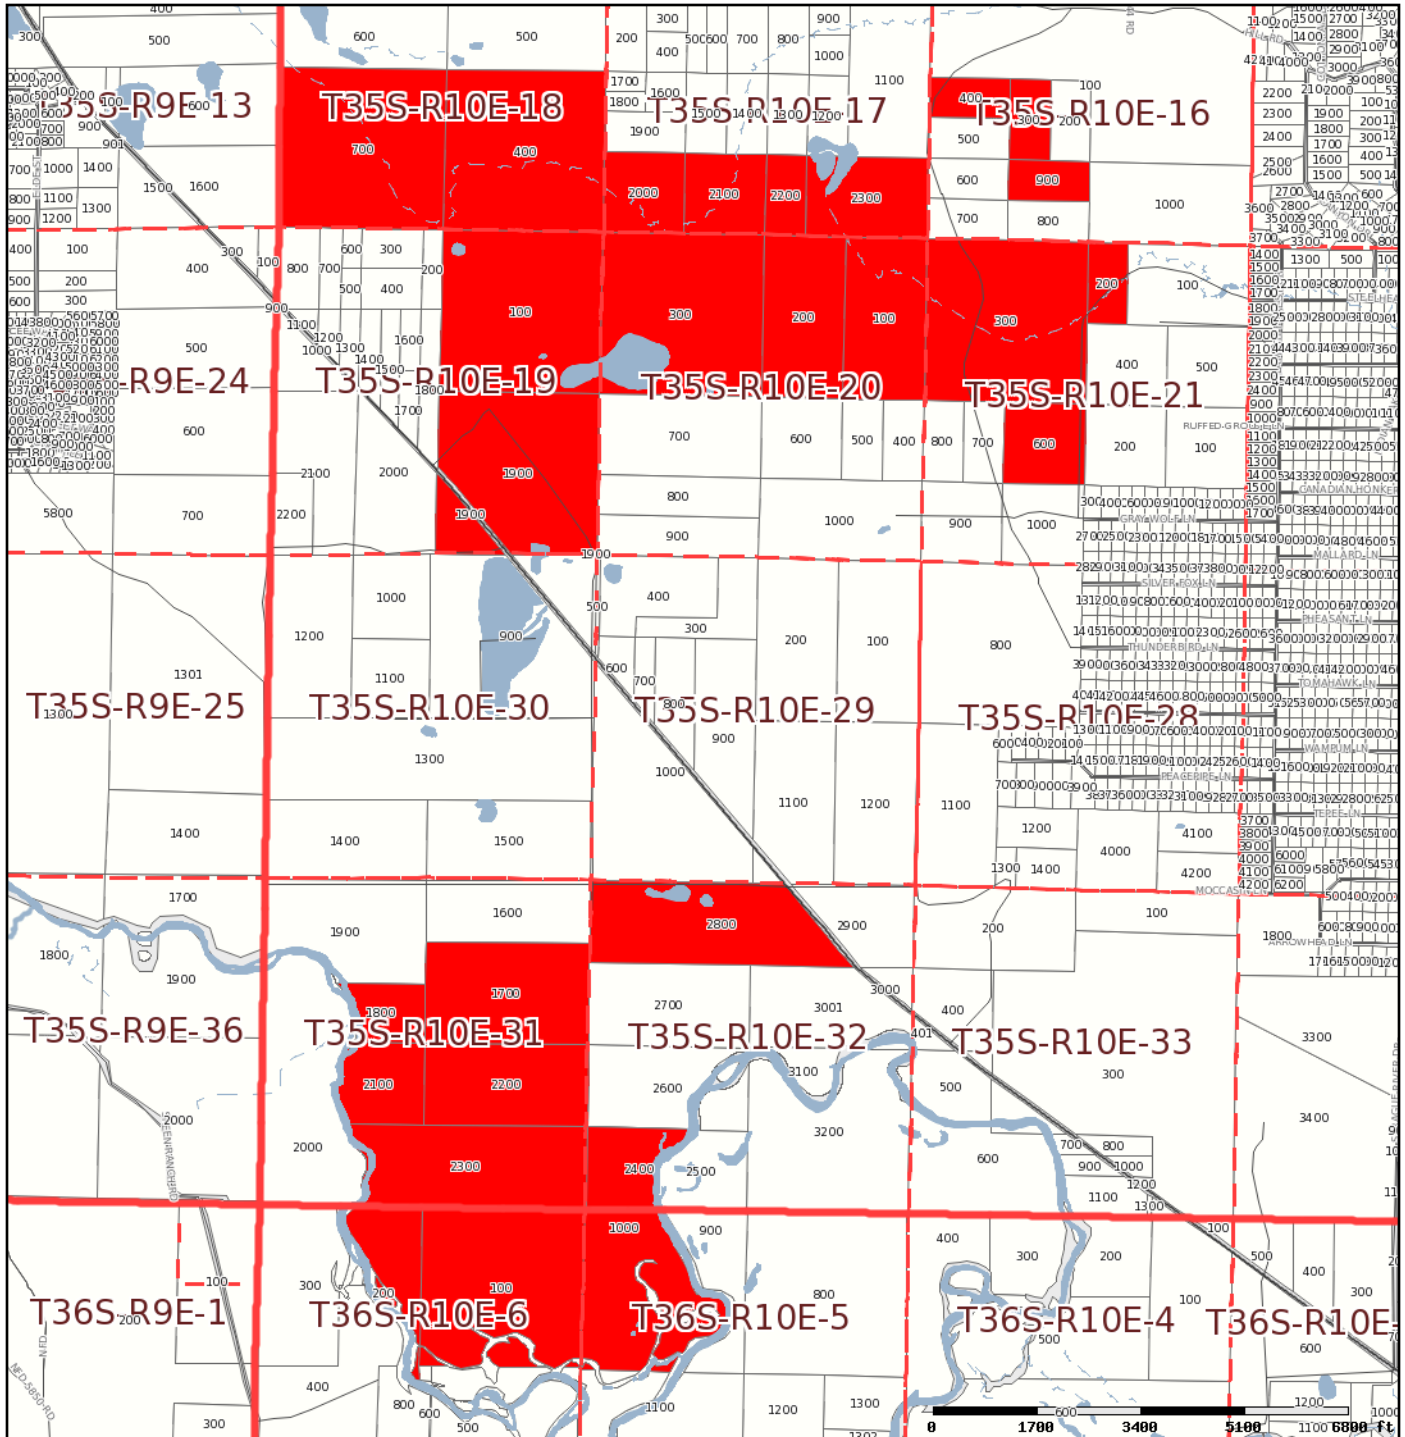

TAXLOT MAP

17733 SPRAGUE RIVER RD (and additional properties)

ATLIS

AMERITITLE LAND INFORMATION SYSTEM

Courtesy of:

LEGEND

- County
- City
- UGB
- Township
- Section
- Taxlot
- Property of Interest

Disclaimer:
 This map was created from digital databases provided by the Klamath County GIS. AmeriTitle has provided this information as a courtesy and assumes no liability for errors, omissions, or the positional accuracy of the data, and does not warrant the fitness of this product for any particular purpose.