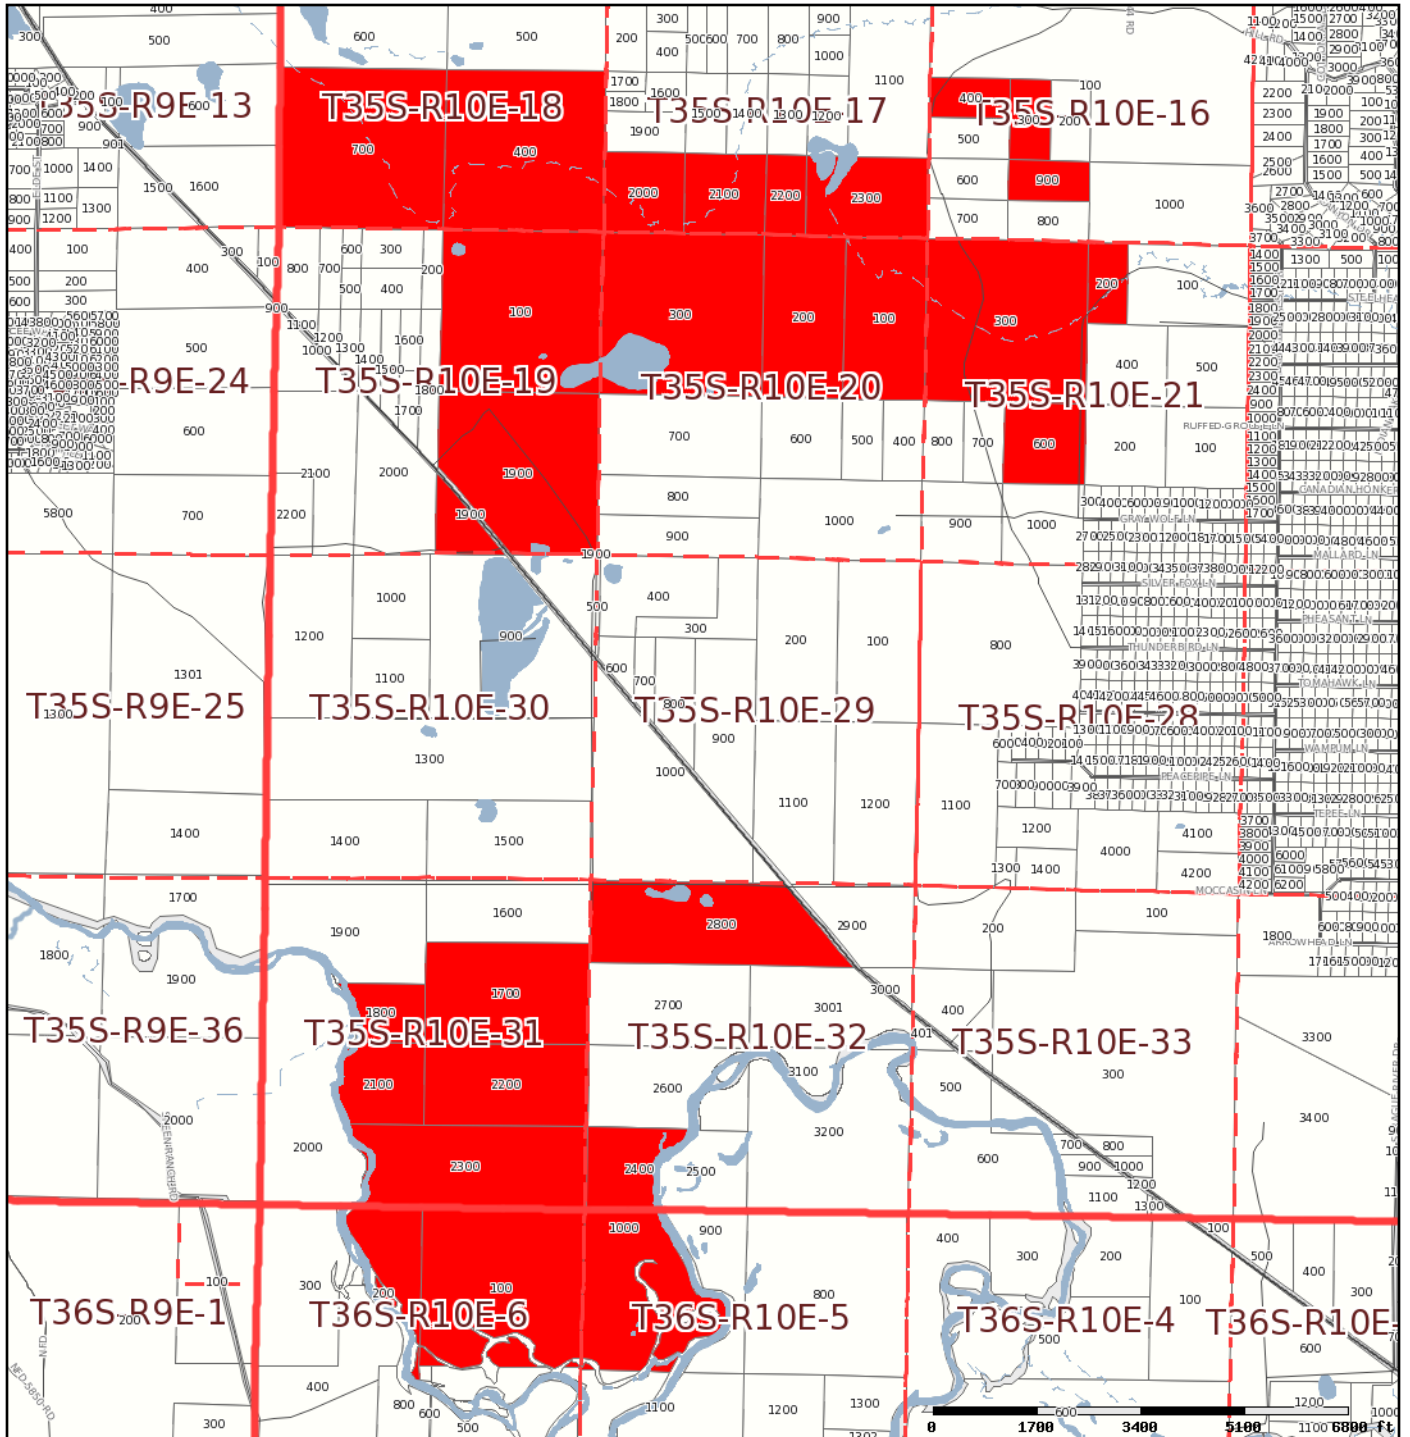

TAXLOT MAP

17733 SPRAGUE RIVER RD (and additional properties)

LEGEND

- County
- City
- UGB
- Township
- Section
- Taxlot
- Property of Interest

Disclaimer:
This map was created from digital databases provided by the Klamath County GIS. AmeriTitle has provided this information as a courtesy and assumes no liability for errors, omissions, or the positional accuracy of the data, and does not warrant the fitness of this product for any particular purpose.