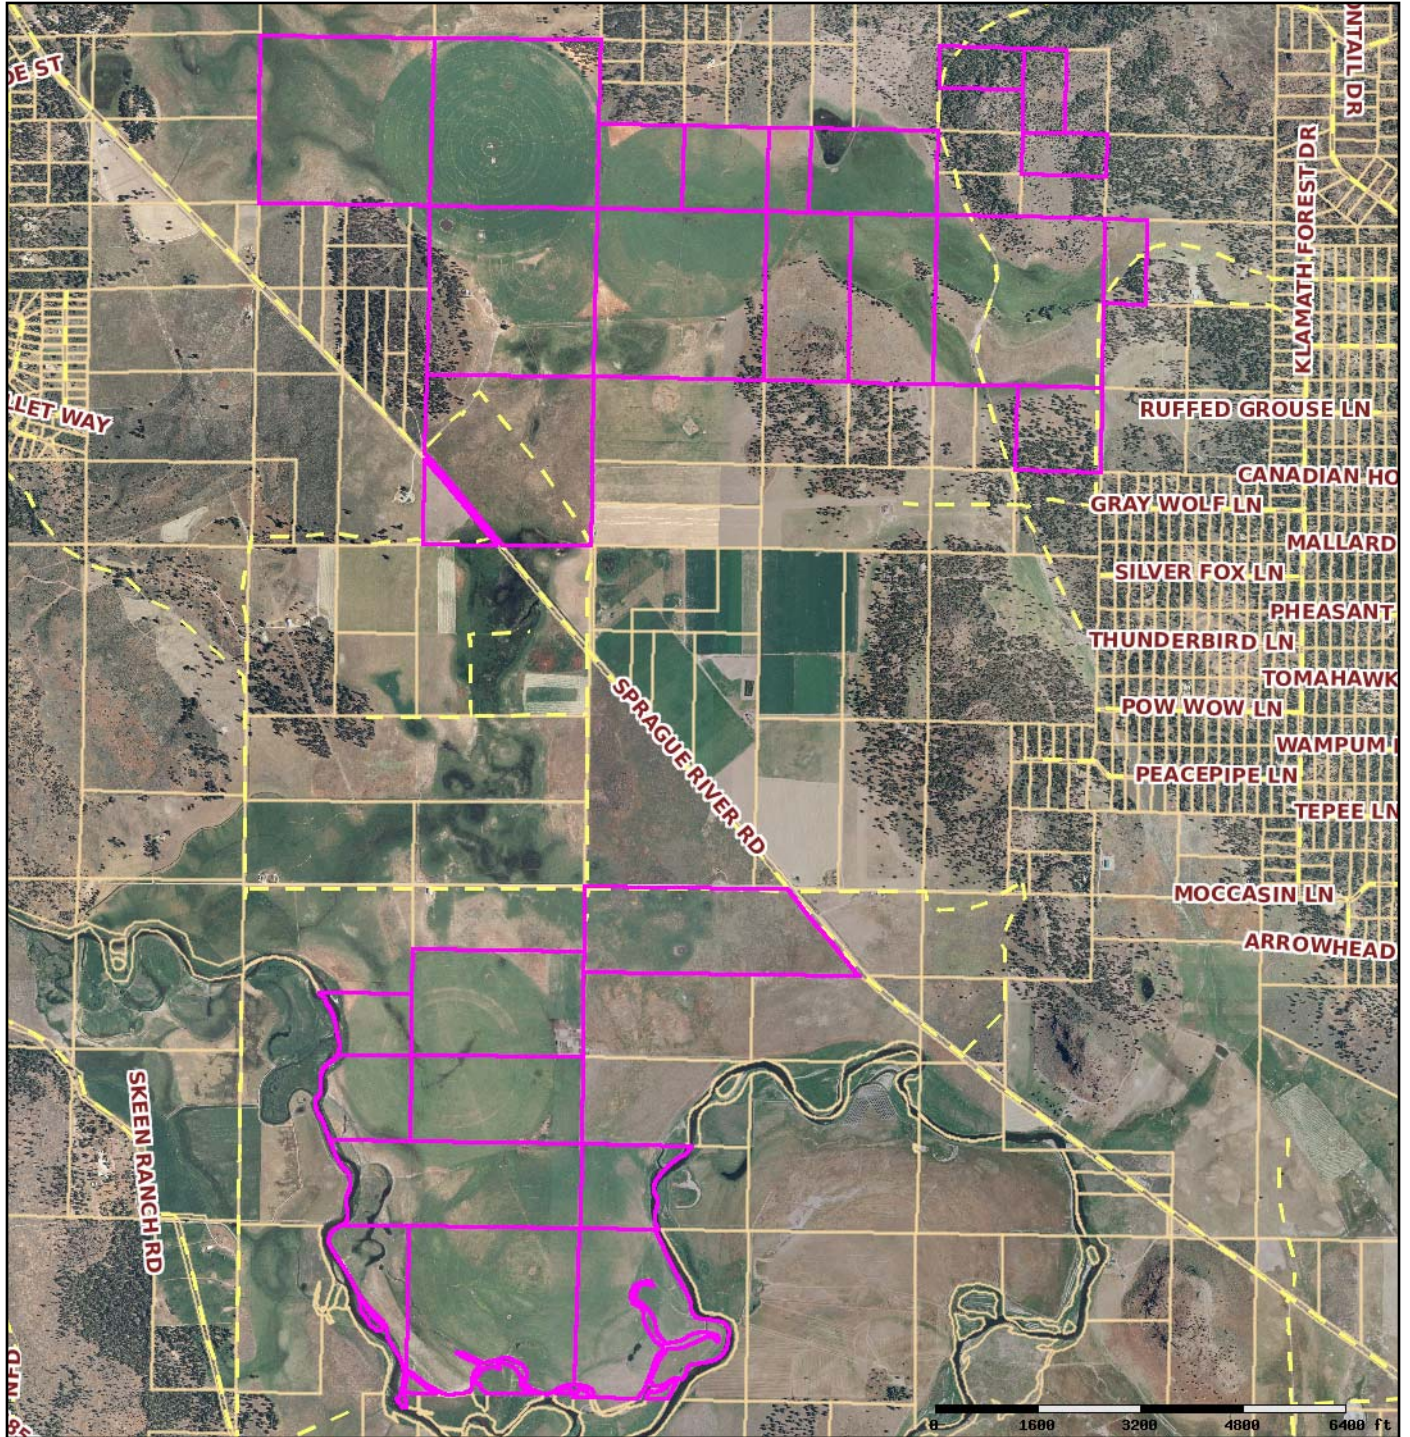

AERIAL PHOTO

17733 SPRAGUE RIVER RD (and additional properties)

ATLIS

AMERITITLE LAND INFORMATION SYSTEM

Courtesy of:

LEGEND

- County
- City
- UGB
- Property of Interest

Photo Dates Vary between 2001-2005
Base Aerial Photos Provided by: USDA FSA
Hi-Res Aerial Photos Provided by: City & County Agencies

Disclaimer:
This map was created from digital databases provided by the Klamath County GIS. AmeriTitle has provided this information as a courtesy and assumes no liability for errors, omissions, or the positional accuracy of the data, and does not warrant the fitness of this product for any particular purpose.